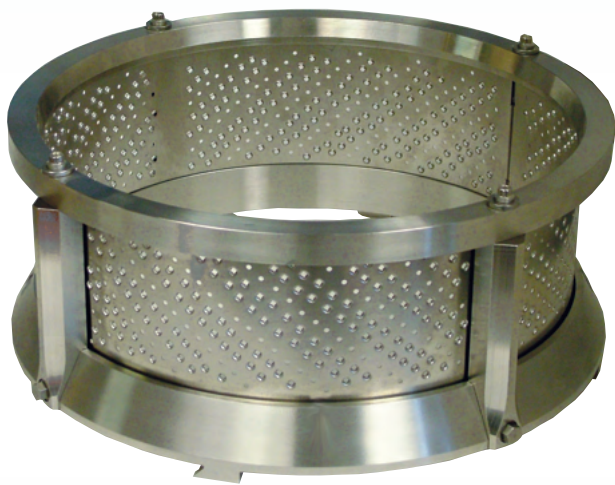

MODEL CC SERIES

INCREASED CUTTING OPTIONS

Urschel offers a variety of grating heads that produce cuts from coarse granules to different types of shreds. This increases cutting versatility for the Urschel Models CC, CC-D, CC-DL, and CCX-D.

Grating heads are made up of four posts with corresponding fasteners, upper support ring, locking lower support ring, and a grating screen. A multitude of interchangeable grating screens are available to easily switch from one type of grating style to another.

A test cut of your product is recommended to determine the optimal set-up for your application. For more information, contact your local Urschel representative.

PEANUTS
#8 Grating Screen

COCONUT
#12 Grating Screen