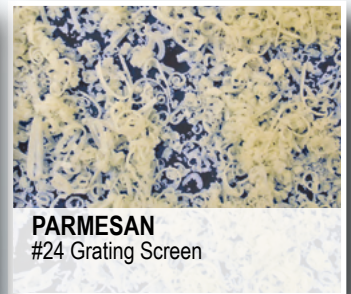

PARMESAN
#24 Grating Screen

URSCHEL®

The Global Leader in Food Cutting Technology

www.urschel.com | info@urschel.com