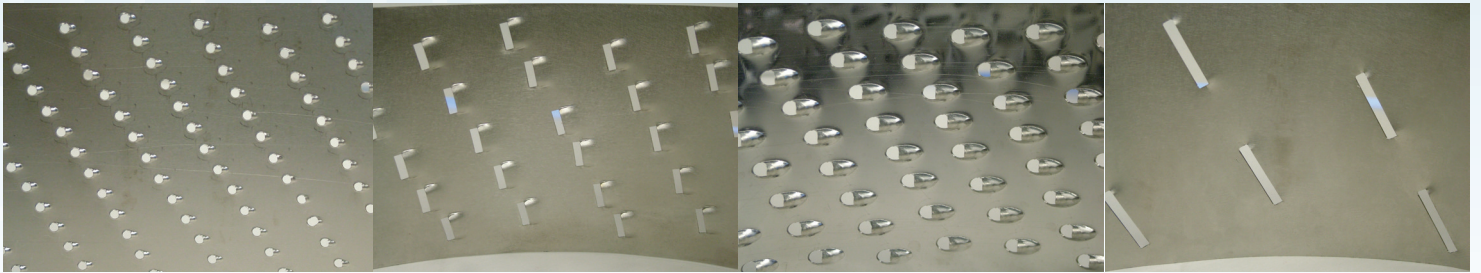

MODEL CC SERIES

INCREASED CUTTING OPTIONS

Urschel offers a variety of grating heads that produce cuts from coarse granules to different types of shreds. This increases cutting versatility for the Urschel Models CC, CC-D, CC-DL, and CCX-D.

Grating heads are made up of four posts with corresponding fasteners, upper support ring, locking lower support ring, and a grating screen. A multitude of interchangeable grating screens are available to easily switch from one type of grating style to another.

A test cut of your product is recommended to determine the optimal set-up for your application. For more information, contact your local Urschel representative.

PEANUTS
#8 Grating Screen

COCONUT
#12 Grating Screen