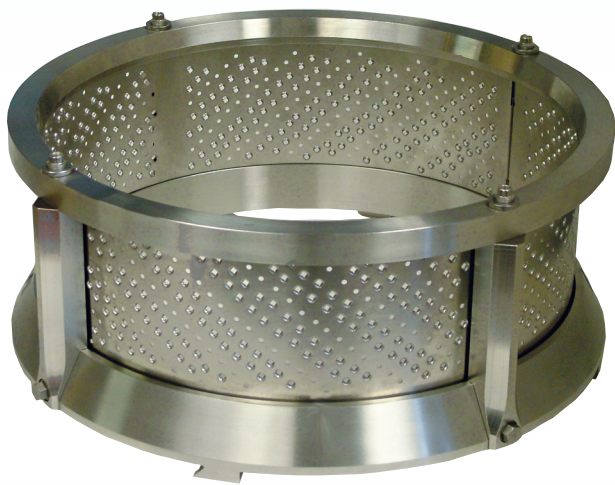

MODEL CC SERIES

INCREASED CUTTING OPTIONS

Urschel offers a variety of grating heads that produce cuts from coarse granules to different types of shreds. This increases cutting versatility for the Urschel Models CC, CC-D, CC-DL, and CCX-D.

Grating heads are made up of four posts with corresponding fasteners, upper support ring, locking lower support ring, and a grating screen. A multitude of interchangeable grating screens are available to easily switch from one type of grating style to another.

A test cut of your product is recommended to determine the optimal set-up for your application. For more information, contact your local Urschel representative.

PEANUTS
#8 Grating Screen

COCONUT
#12 Grating Screen