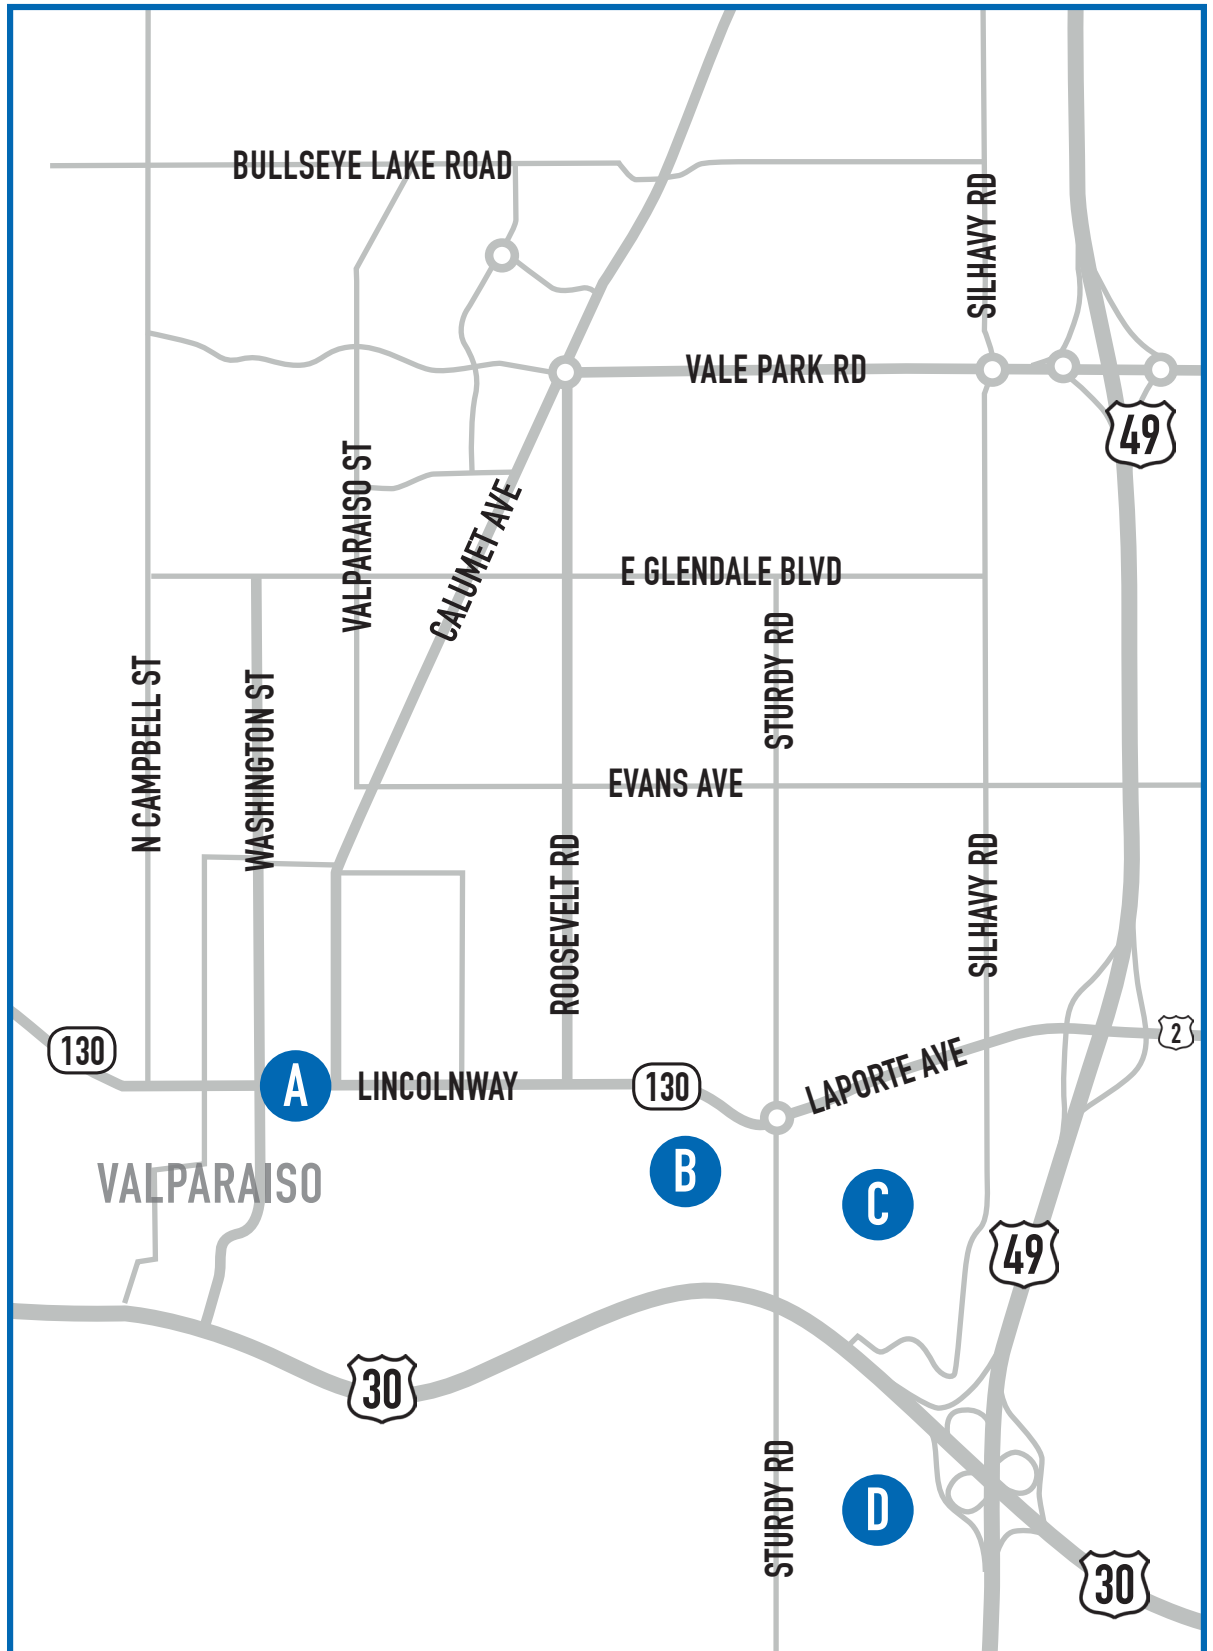

# Valparaiso Area Map URSHEL®

## LOCATION ADDRESSES:

- A.** Downtown Valparaiso, Restaurants/Shops
- B.** Target, Panera Bread, Kohl's Dept. Store

- C.** Aldi Grocery Store, Best Buy, Menards
- D.** Walmart, Kelsey's Steak & Seafood